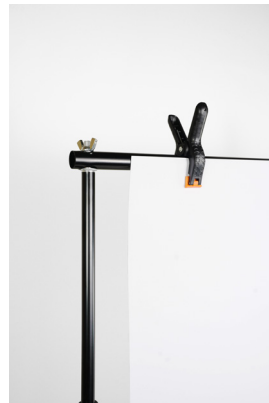

LED Strip Lights (x1)

LED Light Stick (x1)
dimmable & adjustable
temperature

Standing Light Stick
(x1)

Round Reflector (x1)

Stands

Light/ Backdrop
Stands (x6)

Boom Arm + C Stand
(x1)

Backdrop Horizontal
Bar + Clamps

Other Equipment

Camera Tripods (x2)
(suitable for flat lays)

iMac Monitor
connect to camera for live
view and remote control

Step Ladder

Organiser Trolley

Chair (x1)

Stools (x2)

Makeup Table Mirror