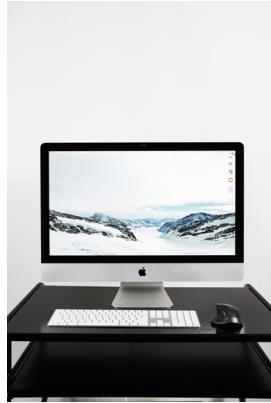

iMac Monitor
connect to camera for live
view and remote control