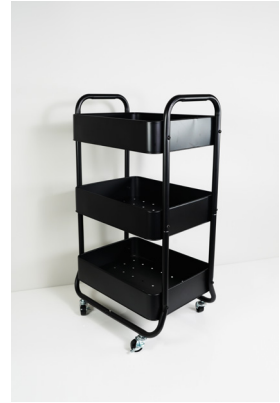

STUDIO EQUIPMENT

Lighting

Octagonal Softbox
Dimmable Continuous
Lighting (x1)

Phottix Nuada R311
LED Lights
3200-5600K (x2)

70 x 50cm Softbox
Lighting (x2)

Video Light (x1)
dimmable & adjustable
temperature

LED Strip Lights (x1)

LED Light Stick (x1)
dimmable & adjustable
temperature

Standing Light Stick
(x1)

Round Reflector (x1)

Stands

Light/ Backdrop
Stands (x6)

Boom Arm + C Stand
(x1)

Backdrop Horizontal
Bar + Clamps

Other Equipment

Camera Tripods (x2)
(suitable for flat lays)

iMac Monitor
connect to camera for live
view and remote control

Step Ladder

Organiser Trolley

Chair (x1)

Stools (x2)

Makeup Table Mirror